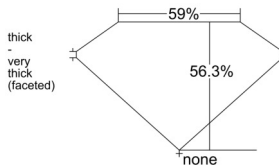

GIA®

FACSIMILE

GIA REPORT

7541563701

Verify this report at GIA.edu

GIA NATURAL DIAMOND DOSSIER®

February 02, 2026

GIA Report Number 7541563701

Shape and Cutting Style ..... Heart Brilliant

Measurements ..... 4.99 x 5.52 x 3.11 mm

GRADING RESULTS

Carat Weight ..... 0.51 carat

Color Grade ..... J

Clarity Grade VS1

ADDITIONAL GRADING INFORMATION

Polish ..... Excellent

Symmetry ..... Excellent

Fluorescence ..... None

Clarity Characteristics..... Crystal, Cloud, Pinpoint, Needle

Inscription(s): GIA 7541563701

PROPORTIONS

Profile not to actual proportions

GRADING SCALES

GIA COLOR SCALE		GIA CLARITY SCALE			
COLORLESS	D	VERY VERY SLIGHTLY INCLUDED	FLAWLESS		
	E		INTERNALLY FLAWLESS		
	F	VERY SLIGHTLY INCLUDED	VVS₁		
	G		VVS₂		
	H		VS₁		
	NEAR COLORLESS	I	SLIGHTLY INCLUDED	VS₂	
		J		SI₁	
		FAINT	K	INCLUDED	SI₂
			L		I₁
			M		I₂
VERT LIGHT	N	LIGHT	I₃		
	O				
	P				
	Q				
	R				
	S				
LIGHT	T				
	U				
	V				
	W				
	X				
Y					
Z