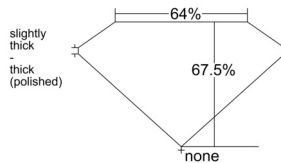

GIA®

FACSIMILE

GIA REPORT 7541571786

Verify this report at GIA.edu

GIA NATURAL DIAMOND DOSSIER®

February 03, 2026
GIA Report Number 7541571786
Shape and Cutting Style ..... Square Emerald Cut
Measurements ..... 4.63 x 4.59 x 3.10 mm

GRADING RESULTS

Carat Weight ..... 0.60 carat
Color Grade ..... F
Clarity Grade VS2

ADDITIONAL GRADING INFORMATION

Polish ..... Excellent
Symmetry ..... Very Good
Fluorescence ..... None
Clarity Characteristics ..... Cloud, Crystal
Inscription(s): GIA 7541571786

PROPORTIONS

Profile not to actual proportions

GRADING SCALES

GIA COLOR SCALE		GIA CLARITY SCALE			
COLORLESS	D	VERY VERY SLIGHTLY INCLUDED	FLAWLESS		
	E		INTERNALLY FLAWLESS		
	F	VERY SLIGHTLY INCLUDED	VVS₁		
	G		VVS₂		
	H		VS₁		
	NEAR COLORLESS	I	SLIGHTLY INCLUDED	VS₂	
		J		SI₁	
		FAINT	K	INCLUDED	SI₂
			L		I₁
			M		I₂
VERT LIGHT	N	LIGHT	I₃		
	O				
	P				
	Q				
	R