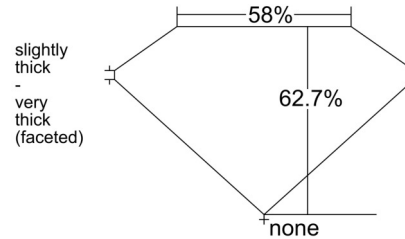

GIA NATURAL DIAMOND GRADING REPORT

February 04, 2026
 GIA Report Number 7541574228
 Shape and Cutting Style Pear Brilliant
 Measurements 8.83 x 5.62 x 3.52 mm

GRADING RESULTS

Carat Weight 1.01 carat
 Color Grade H
 Clarity Grade VS2

ADDITIONAL GRADING INFORMATION

Polish Excellent
 Symmetry Very Good
 Fluorescence None
 Inscription(s): GIA 7541574228
 Comments: Additional pinpoints are not shown.

PROPORTIONS

Profile not to actual proportions

CLARITY CHARACTERISTICS

KEY TO SYMBOLS*

- Feather
- Crystal
- Cloud
- Needle
- Pinpoint

GRADING SCALES

GIA COLOR SCALE		GIA CLARITY SCALE	
COLOURLESS	D	VERY VERY SLIGHTLY INCLUDED	FLAWLESS
	E		INTERNALLY FLAWLESS
	F		VVS ₁
NEAR COLOURLESS	G	VERY SLIGHTLY INCLUDED	VVS ₂
	H		VS ₁
	I		VS ₂
FAINT	J	SLIGHTLY INCLUDED	SI ₁
	K		SI ₂
	L		I ₁
VERY LIGHT	M	INCLUDED	I ₂
	N		I ₃
	O		
LIGHT	P		
	Q		
	R		
	S		
	T		
	U		
	V		
W			
X			
Y			
Z			

* Red symbols denote internal characteristics (inclusions). Green or black symbols denote external characteristics (blemishes). Diagram is an approximate representation of the diamond, and symbols shown indicate type, position, and approximate size of clarity characteristics. All clarity characteristics may not be shown. Details of finish are not shown.