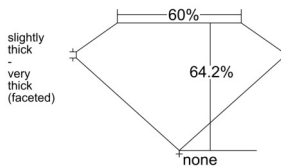

GIA®

FACSIMILE

GIA REPORT 7541598056

Verify this report at GIA.edu

GIA NATURAL DIAMOND DOSSIER®

February 06, 2026
GIA Report Number 7541598056
Shape and Cutting Style ..... Oval Brilliant
Measurements ..... 6.83 x 4.89 x 3.14 mm

GRADING RESULTS

Carat Weight ..... 0.70 carat
Color Grade ..... G
Clarity Grade VVS2

ADDITIONAL GRADING INFORMATION

Polish ..... Excellent
Symmetry ..... Excellent
Fluorescence ..... Faint
Clarity Characteristics ..... Needle, Pinpoint
Inscription(s): GIA 7541598056

PROPORTIONS

Profile not to actual proportions

GRADING SCALES

GIA COLOR SCALE		GIA CLARITY SCALE			
COLORLESS	D	VERY VERY SLIGHTLY INCLUDED	FLAWLESS		
	E		INTERNALLY FLAWLESS		
	F	VERY SLIGHTLY INCLUDED	VVS₁		
	G		VVS₂		
	H		VS₁		
	NEAR COLORLESS	I	SLIGHTLY INCLUDED	VS₂	
		J		SI₁	
		FAINT	K	INCLUDED	SI₂
			L		I₁
			M		I₂
VERT LIGHT	N	LIGHT	I₃		
	O				
	P				
	Q				
	R