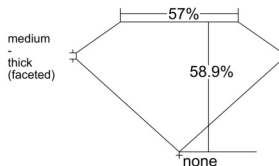

GIA®

FACSIMILE

GIA REPORT

7541599801

Verify this report at GIA.edu

GIA NATURAL DIAMOND DOSSIER®

February 06, 2026

GIA Report Number 7541599801

Shape and Cutting Style ..... Heart Brilliant

Measurements ..... 5.61 x 6.53 x 3.85 mm

GRADING RESULTS

Carat Weight ..... 0.82 carat

Color Grade ..... J

Clarity Grade VVS2

ADDITIONAL GRADING INFORMATION

Polish ..... Excellent

Symmetry ..... Excellent

Fluorescence ..... None

Clarity Characteristics ..... Cloud

Inscription(s): GIA 7541599801

PROPORTIONS

Profile not to actual proportions

GRADING SCALES

GIA COLOR SCALE		GIA CLARITY SCALE			
COLORLESS	D	VERY VERY SLIGHTLY INCLUDED	FLAWLESS		
	E		INTERNALLY FLAWLESS		
	F	VERY SLIGHTLY INCLUDED	VVS₁		
	G		VVS₂		
	H		VS₁		
	NEAR COLORLESS	I	SLIGHTLY INCLUDED	VS₂	
		J		SI₁	
		FAINT	K	INCLUDED	SI₂
			L		I₁
			M		I₂
VERT LIGHT	N	LIGHT	I₃		
	O				
	P				
	Q				
	R