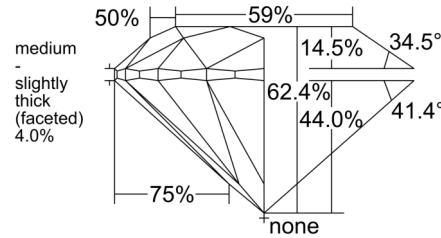

GIA NATURAL DIAMOND GRADING REPORT

February 12, 2026

GIA Report Number ..... 7541621701

Shape and Cutting Style ..... Round Brilliant

Measurements ..... 7.29 - 7.34 x 4.56 mm

GRADING RESULTS

Carat Weight ..... 1.51 carat

Comments: Additional pinpoints are not shown.

PROPORTIONS

Profile to actual proportions

CLARITY CHARACTERISTICS

KEY TO SYMBOLS\*

- Crystal
- ~ Feather
- \\ Needle
- Pinpoint

\* Red symbols denote internal characteristics (inclusions). Green or black symbols denote external characteristics (blemishes). Diagram is an approximate representation of the diamond, and symbols shown indicate type, position, and approximate size of clarity characteristics. All clarity characteristics may not be shown. Details of finish are not shown.