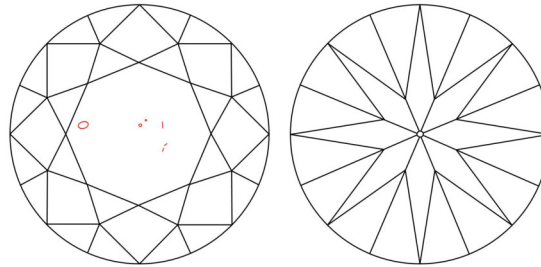

Comments: Additional pinpoints are not shown.

PROPORTIONS

Profile to actual proportions

CLARITY CHARACTERISTICS

KEY TO SYMBOLS\*

- Crystal
- ~ Feather
- \\ Needle
- Pinpoint

\* Red symbols denote internal characteristics (inclusions). Green or black symbols denote external characteristics (blemishes). Diagram is an approximate representation of the diamond, and symbols shown indicate type, position, and approximate size of clarity characteristics. All clarity characteristics may not be shown. Details of finish are not shown.