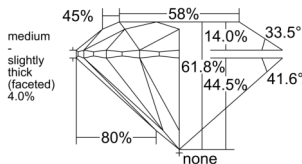

GIA®

FACSIMILE

GIA REPORT 7541633480

Verify this report at GIA.edu

GIA NATURAL DIAMOND DOSSIER®

February 12, 2026
GIA Report Number **7541633480**
Shape and Cutting Style ..... **Round Brilliant**
Measurements ..... **3.72 - 3.73 x 2.30 mm**

GRADING RESULTS

Carat Weight ..... **0.19 carat**
Color Grade ..... **F**
Clarity Grade **VS2**
Cut Grade ..... **Excellent**

ADDITIONAL GRADING INFORMATION

Polish ..... **Excellent**
Symmetry ..... **Excellent**
Fluorescence ..... **Faint**
Clarity Characteristics ..... **Feather**
Inscription(s): **GIA 7541633480**

PROPORTIONS

Profile to actual proportions