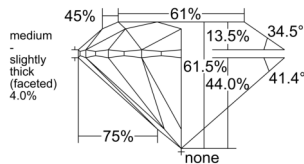

GIA®

FACSIMILE

GIA NATURAL DIAMOND DOSSIER®

February 16, 2026

GIA Report Number 7541634183

Shape and Cutting Style ..... Round Brilliant

Measurements ..... 4.85 - 4.88 x 3.00 mm

GRADING RESULTS

Carat Weight ..... 0.44 carat

Color Grade I

Clarity Grade VS1

Cut Grade ..... Excellent

ADDITIONAL GRADING INFORMATION

Polish ..... Excellent

Symmetry ..... Excellent

Fluorescence ..... None

Clarity Characteristics ..... Cloud

Inscription(s): GIA 7541634183

GIA REPORT

7541634183

Verify this report at GIA.edu

PROPORTIONS

Profile to actual proportions

GRADING SCALES

GIA COLOR SCALE

COLORLESS	D
	E
	F
	G
	H
	I
	J
NEAR COLORLESS	K
	L
Faint	M
	N
	O
	P
	Q
	R
	S
	T
	U
	V
	W
	X
	Y
Light	Z

GIA CLARITY SCALE

FLAWLESS	INTERNAL FLAWLESS	
		FLAWLESS
VERY VERY SLIGHTLY INCLUDED	VVS₁	
	VVS₂	
VERY SLIGHTLY INCLUDED	VS₁	
	VS₂	
SLIGHTLY INCLUDED	SI₁	
	SI₂	
INCLUDED	I₁	
	I₂	
	I₃	

GIA CUT SCALE

EXCELLENT
VERY GOOD
GOOD
FAIR
POOR