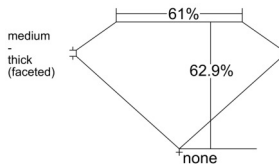

GIA®

FACSIMILE

GIA REPORT

7541638754

Verify this report at GIA.edu

GIA NATURAL DIAMOND DOSSIER®

February 13, 2026

GIA Report Number 7541638754

Shape and Cutting Style ..... Marquise Brilliant

Measurements ..... 6.64 x 3.59 x 2.26 mm

GRADING RESULTS

Carat Weight ..... 0.31 carat

Color Grade ..... J

Clarity Grade VVS1

ADDITIONAL GRADING INFORMATION

Polish ..... Excellent

Symmetry ..... Very Good

Fluorescence ..... None

Clarity Characteristics ..... Cloud, Pinpoint, Feather

Inscription(s): GIA 7541638754

PROPORTIONS

Profile not to actual proportions

GRADING SCALES

GIA COLOR SCALE		GIA CLARITY SCALE			
COLORLESS	D	VERY VERY SLIGHTLY INCLUDED	FLAWLESS		
	E		INTERNALLY FLAWLESS		
	F	VERY SLIGHTLY INCLUDED	VVS₁		
	G		VVS₂		
	H		VS₁		
	NEAR COLORLESS	I	SLIGHTLY INCLUDED	VS₂	
		J		SI₁	
		FAINT	K	INCLUDED	SI₂
			L		I₁
			M		I₂
VERT LIGHT	N	LIGHT	I₃		
	O				
	P				
	Q				
	R