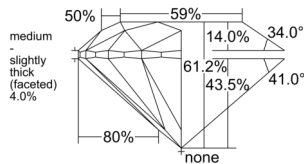

GIA®

FACSIMILE

GIA REPORT

7541659636

Verify this report at GIA.edu

GIA NATURAL DIAMOND DOSSIER®

February 18, 2026

GIA Report Number 7541659636

Shape and Cutting Style ..... Round Brilliant

Measurements ..... 3.70 - 3.72 x 2.27 mm

GRADING RESULTS

Carat Weight ..... 0.19 carat

Color Grade ..... F

Clarity Grade VS2

Cut Grade ..... Excellent

ADDITIONAL GRADING INFORMATION

Polish ..... Excellent

Symmetry ..... Excellent

Fluorescence ..... None

Clarity Characteristics ..... Cloud, Feather

Inscription(s): GIA 7541659636

PROPORTIONS

Profile to actual proportions

GRADING SCALES

GIA COLOR SCALE

COLORLESS	D
	E
	F
	G
	H
	I
	J
NEAR COLORLESS	K
	L
Faint	M
	N
	O
	P
Very Light	Q
	R
	S
	T
	U
	V
Light	W
	X
	Y
	Z

GIA CLARITY SCALE

FLAWLESS	INTERNAL FLAWLESS	
		FLAWLESS
VERY VERY SLIGHTLY INCLUDED	VVS₁	
	VVS₂	
VERY SLIGHTLY INCLUDED	VS₁	
	VS₂	
SLIGHTLY INCLUDED	SI₁	
	SI₂	
INCLUDED	I₁	
	I₂	
	I₃	

GIA CUT SCALE

EXCELLENT
VERY GOOD
GOOD
FAIR
POOR