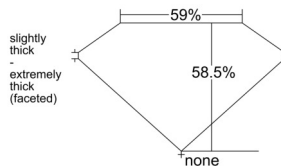

GIA®

FACSIMILE

GIA REPORT

7541684288

Verify this report at GIA.edu

GIA NATURAL DIAMOND DOSSIER®

February 23, 2026

GIA Report Number 7541684288

Shape and Cutting Style ..... Oval Brilliant

Measurements ..... 6.13 x 4.06 x 2.38 mm

GRADING RESULTS

Carat Weight ..... 0.40 carat

Color Grade I

Clarity Grade VS1

ADDITIONAL GRADING INFORMATION

Polish ..... Excellent

Symmetry ..... Very Good

Fluorescence ..... Faint

Clarity Characteristics ..... Feather, Pinpoint

Inscription(s): GIA 7541684288

PROPORTIONS

Profile not to actual proportions

GRADING SCALES

GIA COLOR SCALE		GIA CLARITY SCALE		
COLORLESS	D	VERY VERY SLIGHTLY INCLUDED	FLAWLESS	
	E		INTERNALLY FLAWLESS	
	F	VERY SLIGHTLY INCLUDED	VS₁	
	G		VS₂	
	H		VS₁	
	NEAR COLORLESS	I	SLIGHTLY INCLUDED	VS₂
		J		SI₁
		K	INCLUDED	SI₂
		L		I₁
		M		I₂
FAINT		N	INCLUDED	I₃
		O		
		P		
	Q			
	R			
	S			
VERT LIGHT	T			
	U			
	V			
	W			
LIGHT	X			
	Y			
	Z