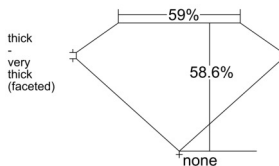

GIA®

FACSIMILE

GIA REPORT 7541701591

Verify this report at GIA.edu

GIA NATURAL DIAMOND DOSSIER®

February 25, 2026
GIA Report Number 7541701591
Shape and Cutting Style ..... Heart Brilliant
Measurements ..... 4.17 x 4.83 x 2.83 mm

GRADING RESULTS

Carat Weight ..... 0.35 carat
Color Grade ..... G
Clarity Grade VS1

ADDITIONAL GRADING INFORMATION

Polish ..... Excellent
Symmetry ..... Very Good
Fluorescence ..... Faint
Clarity Characteristics..... Crystal, Needle, Pinpoint
Inscription(s): GIA 7541701591

PROPORTIONS

Profile not to actual proportions

GRADING SCALES

GIA COLOR SCALE		GIA CLARITY SCALE			
COLORLESS	D	VERY VERY SLIGHTLY INCLUDED	FLAWLESS		
	E		INTERNALLY FLAWLESS		
	F		VVS₁		
	G		VVS₂		
	NEAR COLORLESS		H	VERY SLIGHTLY INCLUDED	VS₁
			I		VS₂
	FAINT		J	SLIGHTLY INCLUDED	SI₁
			K		SI₂
			L		I₁
			M		I₂
N		I₃			
VERY LIGHT		O	INCLUDED		
		P			
		Q			
	R				
	S				
	T				
LIGHT	U				
	V				
	W				
	X				
Y					
Z