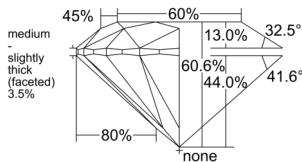

GIA®

FACSIMILE

GIA REPORT 7541702156

Verify this report at GIA.edu

GIA NATURAL DIAMOND DOSSIER®

February 25, 2026
GIA Report Number 7541702156
Shape and Cutting Style ..... Round Brilliant
Measurements ..... 3.73 - 3.74 x 2.26 mm

GRADING RESULTS

Carat Weight ..... 0.19 carat
Color Grade ..... D
Clarity Grade VS1
Cut Grade ..... Excellent

ADDITIONAL GRADING INFORMATION

Polish ..... Excellent
Symmetry ..... Excellent
Fluorescence ..... None
Clarity Characteristics ..... Crystal
Inscription(s): GIA 7541702156

PROPORTIONS

Profile to actual proportions

GRADING SCALES

GIA COLOR SCALE

COLOURESS	D
	E
	F
	G
	H
	I
	J
NEAR COLOURESS	K
	L
FAIN	M
	N
	O
	P
	R
	S
	T
	U
	V
	W
	X
	Y
LIGHT	Z

GIA CLARITY SCALE

VERY VERY SLIGHTLY INCLUDED	FLAWLESS
	INTERNALLY FLAWLESS
VERY SLIGHTLY INCLUDED	VVS₁
	VVS₂
SLIGHTLY INCLUDED	VS₁
	VS₂
INCLUDED	SI₁
	SI₂
	I₁
	I₂
	I₃

GIA CUT SCALE

EXCELLENT
VERY GOOD
GOOD
FAIR
POOR