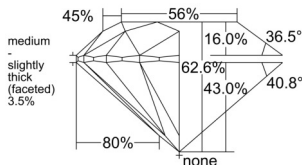

GIA®

FACSIMILE

GIA REPORT 7541704876

Verify this report at GIA.edu

GIA NATURAL DIAMOND DOSSIER®

February 26, 2026
GIA Report Number 7541704876
Shape and Cutting Style ..... Round Brilliant
Measurements ..... 3.68 - 3.69 x 2.31 mm

GRADING RESULTS

Carat Weight ..... 0.19 carat
Color Grade ..... G
Clarity Grade VS1
Cut Grade ..... Excellent

ADDITIONAL GRADING INFORMATION

Polish ..... Excellent
Symmetry ..... Excellent
Fluorescence ..... None
Clarity Characteristics ..... Feather, Cloud, Pinpoint
Inscription(s): GIA 7541704876

PROPORTIONS

GRADING SCALES

GIA COLOR SCALE

COLORLESS	D
	E
	F
	G
	H
	I
	J
NEAR COLORLESS	K
	L
FAIN	M
	N
	O
	P
VERY LIGHT	Q
	R
	S
	T
	U
	V
	W
	X
	Y
LIGHT	Z

GIA CLARITY SCALE

FLAWLESS	INTERNAL FLAWLESS	
		FLAWLESS
VERY VERY SLIGHTLY INCLUDED	VVS₁	
	VVS₂	
VERY SLIGHTLY INCLUDED	VS₁	
	VS₂	
SLIGHTLY INCLUDED	SI₁	
	SI₂	
INCLUDED	I₁	
	I₂	
	I₃	

GIA CUT SCALE

EXCELLENT
VERY GOOD
GOOD
FAIR
POOR