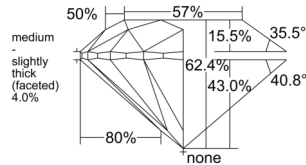

GIA®

FACSIMILE

GIA REPORT

7541727730

Verify this report at GIA.edu

GIA NATURAL DIAMOND DOSSIER®

March 02, 2026
GIA Report Number **7541727730**
Shape and Cutting Style ..... **Round Brilliant**
Measurements ..... **5.38 - 5.42 x 3.37 mm**

GRADING RESULTS

Carat Weight ..... **0.61 carat**
Color Grade ..... **I**
Clarity Grade **VS1**
Cut Grade ..... **Excellent**

ADDITIONAL GRADING INFORMATION

Polish ..... **Excellent**
Symmetry ..... **Excellent**
Fluorescence ..... **None**
Clarity Characteristics ..... **Crystal**
Inscription(s): **GIA 7541727730**

PROPORTIONS

Profile to actual proportions