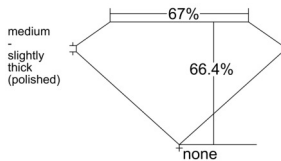

GIA®

FACSIMILE

GIA REPORT 7541733623

Verify this report at GIA.edu

GIA NATURAL DIAMOND DOSSIER®

March 02, 2026
GIA Report Number 7541733623
Shape and Cutting Style ..... Square Emerald Cut
Measurements ..... 4.59 x 4.55 x 3.03 mm

GRADING RESULTS

Carat Weight ..... 0.56 carat
Color Grade ..... E
Clarity Grade VVS1

ADDITIONAL GRADING INFORMATION

Polish ..... Excellent
Symmetry ..... Very Good
Fluorescence ..... None
Clarity Characteristics ..... Pinpoint
Inscription(s): GIA 7541733623

PROPORTIONS

Profile not to actual proportions

GRADING SCALES

GIA COLOR SCALE		GIA CLARITY SCALE			
COLORLESS	D	VERY VERY SLIGHTLY INCLUDED	FLAWLESS		
	E		INTERNALLY FLAWLESS		
	F		VVS₁		
	G		VVS₂		
	NEAR COLORLESS	H	VERY SLIGHTLY INCLUDED	VS₁	
		I		VS₂	
		FAINT	J	SLIGHTLY INCLUDED	SI₁
			K		SI₂
	L		I₁		
	M		I₂		
N	I₃				
O					
VERT LIGHT	P	INCLUDED			
	Q				
	R				
	S				
	T				
	U				
	V				
	W				
LIGHT	X				
	Y				
	Z