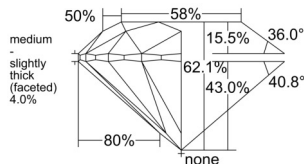

GIA®

FACSIMILE

GIA REPORT

7541743024

Verify this report at GIA.edu

GIA NATURAL DIAMOND DOSSIER®

March 05, 2026

GIA Report Number 7541743024

Shape and Cutting Style ..... Round Brilliant

Measurements ..... 5.02 - 5.05 x 3.13 mm

GRADING RESULTS

Carat Weight ..... 0.49 carat

Color Grade ..... D

Clarity Grade VVS1

Cut Grade ..... Excellent

ADDITIONAL GRADING INFORMATION

Polish ..... Excellent

Symmetry ..... Excellent

Fluorescence ..... None

Clarity Characteristics ..... Pinpoint

Inscription(s): GIA 7541743024

PROPORTIONS

Profile to actual proportions

GRADING SCALES

GIA COLOR SCALE

COLORLESS	D
	E
	F
	G
	H
	I
	J
NEAR COLORLESS	K
	L
Faint	M
	N
	O
	P
	Q
Very Light	R
	S
	T
	U
	V
	W
	X
	Y
Light	Z

GIA CLARITY SCALE

FLAWLESS	INTERNAL FLAWLESS	EXCELLENT	
VERY VERY SLIGHTLY INCLUDED	VVS₁	VERY GOOD	
	VVS₂		
VERY SLIGHTLY INCLUDED	VS₁	GOOD	
	VS₂		
SLIGHTLY INCLUDED	SI₁	FAIR	
	SI₂		
INCLUDED	I₁	POOR	
	I₂		
	I₃