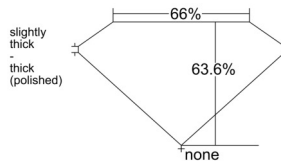

GIA®

FACSIMILE

GIA REPORT 7541751830

Verify this report at GIA.edu

GIA NATURAL DIAMOND DOSSIER®

March 05, 2026
GIA Report Number 7541751830
Shape and Cutting Style ..... Square Emerald Cut
Measurements ..... 5.07 x 4.99 x 3.17 mm

GRADING RESULTS

Carat Weight ..... 0.72 carat
Color Grade ..... G
Clarity Grade VS1

ADDITIONAL GRADING INFORMATION

Polish ..... Excellent
Symmetry ..... Good
Fluorescence ..... None
Clarity Characteristics..... Crystal, Pinpoint
Inscription(s): GIA 7541751830

PROPORTIONS

Profile not to actual proportions

GRADING SCALES

GIA COLOR SCALE		GIA CLARITY SCALE	
COLORLESS	D	VERY VERY SLIGHTLY INCLUDED	FLAWLESS
	E		INTERNALLY FLAWLESS
	F		VVS₁
	G		VVS₂
	H		VS₁
	I		VS₂
	J		SI₁
	K		SI₂
	L		I₁
	M		I₂
NEAR COLORLESS	N	SLIGHTLY INCLUDED	I₃
	O		
	P		
	Q		
FAINT	R		
	S		
	T		
	U		
VERT LIGHT	V		
	W		
	X		
	Y		
LIGHT	Z