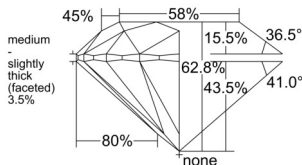

GIA®

FACSIMILE

GIA NATURAL DIAMOND DOSSIER®

March 06, 2026
GIA Report Number 7541761751
Shape and Cutting Style ..... Round Brilliant
Measurements ..... 5.62 - 5.66 x 3.54 mm

GRADING RESULTS

Carat Weight ..... 0.70 carat
Color Grade ..... G
Clarity Grade VS2
Cut Grade ..... Excellent

ADDITIONAL GRADING INFORMATION

Polish ..... Excellent
Symmetry ..... Excellent
Fluorescence ..... Medium Blue
Clarity Characteristics ..... Crystal
Inscription(s): GIA 7541761751

GIA REPORT 7541761751

Verify this report at GIA.edu

PROPORTIONS

GRADING SCALES

GIA COLOR SCALE	GIA CLARITY SCALE	GIA CUT SCALE	
D	FLAWLESS	EXCELLENT	
E	INTERNALLY FLAWLESS		
F		VVS₁	VERY GOOD
G	VVS₂		
H	VS₁	GOOD	
I	VS₂		
J	SI₁	FAIR	
K	SI₂		
L	I₁	POOR	
M	I₂		
N	I₃		
O			
P			
Q			
R			
S			
T			
U			
V			
W			
X			
Y			
Z