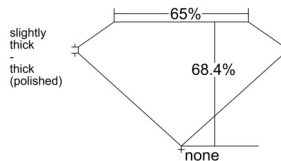

GIA®

FACSIMILE

GIA REPORT

7541764596

Verify this report at GIA.edu

GIA NATURAL DIAMOND DOSSIER®

March 06, 2026
GIA Report Number **7541764596**
Shape and Cutting Style ..... **Square Emerald Cut**
Measurements ..... **4.39 x 4.29 x 2.94 mm**

GRADING RESULTS

Carat Weight ..... **0.52 carat**
Color Grade ..... **E**
Clarity Grade **VVS2**

ADDITIONAL GRADING INFORMATION

Polish ..... **Excellent**
Symmetry ..... **Good**
Fluorescence ..... **None**
Clarity Characteristics. **Cloud, Needle, Pinpoint, Indented Natural**
Inscription(s): **GIA 7541764596**

PROPORTIONS

Profile not to actual proportions

GRADING SCALES

GIA COLOR SCALE		GIA CLARITY SCALE			
COLORLESS	D	VERY VERY SLIGHTLY INCLUDED	FLAWLESS		
	E		INTERNALLY FLAWLESS		
	F	VERY SLIGHTLY INCLUDED	VVS₁		
	G		VVS₂		
	H		VS₁		
	NEAR COLORLESS	I	SLIGHTLY INCLUDED	VS₂	
		J		SI₁	
		FAINT	K	INCLUDED	SI₂
			L		I₁
			M		I₂
VERT LIGHT	N	LIGHT	I₃		
	O				
	P				
	Q				
	R