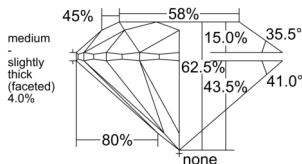

GIA®

FACSIMILE

GIA REPORT

7541774249

Verify this report at GIA.edu

GIA NATURAL DIAMOND DOSSIER®

April 10, 2026
GIA Report Number 7541774249
Shape and Cutting Style ..... Round Brilliant
Measurements ..... 4.74 - 4.77 x 2.97 mm

GRADING RESULTS

Carat Weight ..... 0.41 carat
Color Grade ..... E
Clarity Grade VS1
Cut Grade ..... Excellent

ADDITIONAL GRADING INFORMATION

Polish ..... Excellent
Symmetry ..... Excellent
Fluorescence ..... Faint
Clarity Characteristics..... Crystal, Cloud, Pinpoint
Inscription(s): GIA 7541774249

PROPORTIONS

Profile to actual proportions

GRADING SCALES

GIA COLOR SCALE

COLORLESS	D
	E
	F
	G
	H
	I
	J
NEAR COLORLESS	K
	L
Faint	M
	N
	O
	P
	Q
	R
	S
	T
	U
	V
	W
	X
	Y
LIGHT	Z

GIA CLARITY SCALE

FLAWLESS	INTERNAL FLAWLESS	
		FLAWLESS
VERY VERY SLIGHTLY INCLUDED	VVS₁	
	VVS₂	
VERY SLIGHTLY INCLUDED	VS₁	
	VS₂	
SLIGHTLY INCLUDED	SI₁	
	SI₂	
INCLUDED	I₁	
	I₂	
	I₃	

GIA CUT SCALE

EXCELLENT
VERY GOOD
GOOD
FAIR
POOR