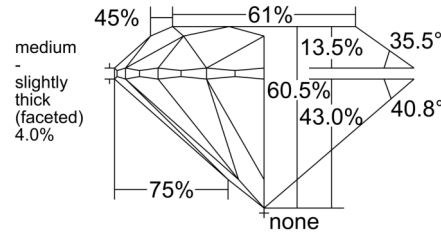

GIA NATURAL DIAMOND GRADING REPORT

March 10, 2026
 GIA Report Number 7541776474
 Shape and Cutting Style Round Brilliant
 Measurements 8.05 - 8.11 x 4.89 mm

GRADING RESULTS

Carat Weight 2.00 carat
 Color Grade J
 Clarity Grade SI2
 Cut Grade Excellent

PROPORTIONS

Profile to actual proportions

CLARITY CHARACTERISTICS

KEY TO SYMBOLS*

-  Feather
-  Needle
-  Twinning Wisp
-  Cloud
-  Crystal

* Red symbols denote internal characteristics (inclusions). Green or black symbols denote external characteristics (blemishes). Diagram is an approximate representation of the diamond, and symbols shown indicate type, position, and approximate size of clarity characteristics. All clarity characteristics may not be shown. Details of finish are not shown.