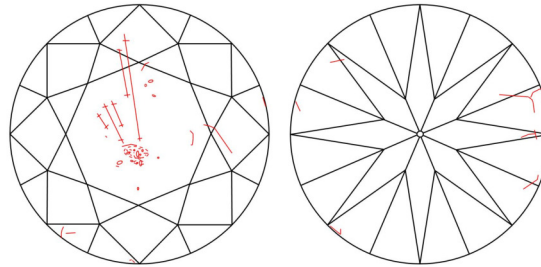

GIA NATURAL DIAMOND GRADING REPORT

March 10, 2026
 GIA Report Number 7541776474
 Shape and Cutting Style Round Brilliant
 Measurements 8.05 - 8.11 x 4.89 mm

GRADING RESULTS

Carat Weight 2.00 carat
 Color Grade J
 Clarity Grade SI2
 Cut Grade Excellent

PROPORTIONS

Profile to actual proportions

CLARITY CHARACTERISTICS

KEY TO SYMBOLS*

-  Feather
-  Needle
-  Twinning Wisp
-  Cloud
-  Crystal

* Red symbols denote internal characteristics (inclusions). Green or black symbols denote external characteristics (blemishes). Diagram is an approximate representation of the diamond, and symbols shown indicate type, position, and approximate size of clarity characteristics. All clarity characteristics may not be shown. Details of finish are not shown.