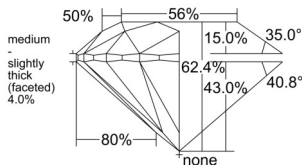

GIA®

FACSIMILE

GIA REPORT

7541777291

Verify this report at GIA.edu

GIA NATURAL DIAMOND DOSSIER®

March 11, 2026
GIA Report Number 7541777291
Shape and Cutting Style ..... Round Brilliant
Measurements ..... 4.27 - 4.29 x 2.67 mm

GRADING RESULTS

Carat Weight ..... 0.30 carat
Color Grade ..... K
Clarity Grade VVS1
Cut Grade ..... Excellent

ADDITIONAL GRADING INFORMATION

Polish ..... Excellent
Symmetry ..... Excellent
Fluorescence ..... None
Clarity Characteristics ..... Pinpoint
Inscription(s): GIA 7541777291

PROPORTIONS

Profile to actual proportions

GRADING SCALES

GIA COLOR SCALE

COLOURLESS	D
	E
	F
	G
	H
	I
	J
NEAR COLOURLESS	K
	L
FAIN	M
	N
	O
	P
	Q
VERY LIGHT	R
	S
	T
	U
	V
	W
	X
	Y
LIGHT	Z

GIA CLARITY SCALE

FLAWLESS	INTERNAL FLAWLESS	EXCELLENT	
VERY VERY SLIGHTLY INCLUDED	VVS₁	VERY GOOD	
	VVS₂		
VERY SLIGHTLY INCLUDED	VS₁	GOOD	
	VS₂		
SLIGHTLY INCLUDED	SI₁	FAIR	
	SI₂		
INCLUDED	I₁	POOR	
	I₂		
	I₃