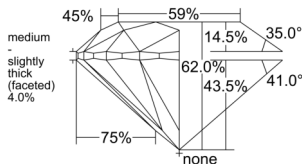

GIA®

FACSIMILE

GIA REPORT 7541777446

Verify this report at GIA.edu

GIA NATURAL DIAMOND DOSSIER®

March 11, 2026
GIA Report Number 7541777446
Shape and Cutting Style ..... Round Brilliant
Measurements ..... 4.61 - 4.64 x 2.87 mm

GRADING RESULTS

Carat Weight ..... 0.38 carat
Color Grade ..... K
Clarity Grade VVS1
Cut Grade ..... Excellent

ADDITIONAL GRADING INFORMATION

Polish ..... Excellent
Symmetry ..... Excellent
Fluorescence ..... None
Clarity Characteristics ..... Pinpoint, Feather
Inscription(s): GIA 7541777446

PROPORTIONS

Profile to actual proportions