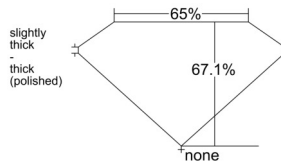

GIA®

FACSIMILE

GIA REPORT

7541781801

Verify this report at GIA.edu

GIA NATURAL DIAMOND DOSSIER®

March 10, 2026
GIA Report Number **7541781801**
Shape and Cutting Style ..... **Square Emerald Cut**
Measurements ..... **4.58 x 4.50 x 3.02 mm**

GRADING RESULTS

Carat Weight ..... **0.58 carat**
Color Grade ..... **E**
Clarity Grade **VS1**

ADDITIONAL GRADING INFORMATION

Polish ..... **Excellent**
Symmetry ..... **Very Good**
Fluorescence ..... **Faint**
Clarity Characteristics..... **Feather, Pinpoint, Cloud**
Inscription(s): **GIA 7541781801**

PROPORTIONS

Profile not to actual proportions

GRADING SCALES

GIA COLOR SCALE		GIA CLARITY SCALE	
COLORLESS	D	VERY VERY SLIGHTLY INCLUDED	FLAWLESS
	E		INTERNALLY FLAWLESS
	F		VS₁
	G		VS₂
	H		VS₁
	I		VS₂
	J		SI₁
	K		SI₂
	L		I₁
	M		I₂
NEAR COLORLESS	N	SLIGHTLY INCLUDED	I₃
	O		
	P		
	Q		
FAINT	R	INCLUDED	
	S		
	T		
	U		
VERT LIGHT	V		
	W		
	X		
	Y		
LIGHT	Z