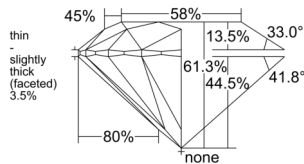

GIA®

FACSIMILE

GIA REPORT

7541783039

Verify this report at GIA.edu

GIA NATURAL DIAMOND DOSSIER®

March 10, 2026
GIA Report Number 7541783039
Shape and Cutting Style ..... Round Brilliant
Measurements ..... 5.13 - 5.14 x 3.15 mm

GRADING RESULTS

Carat Weight ..... 0.50 carat
Color Grade ..... G
Clarity Grade VS1
Cut Grade ..... Excellent

ADDITIONAL GRADING INFORMATION

Polish ..... Excellent
Symmetry ..... Excellent
Fluorescence ..... None
Clarity Characteristics ..... Cloud, Crystal, Pinpoint
Inscription(s): GIA 7541783039

PROPORTIONS

Profile to actual proportions

GRADING SCALES

GIA COLOR SCALE

COLORESS	D
	E
	F
	G
	H
	I
	J
NEAR COLORESS	K
	L
FAIN	M
	N
	O
	P
	R
	S
	T
	U
	V
	W
	X
	Y
LIGHT	Z

GIA CLARITY SCALE

FLAWLESS	VERY VERY SLIGHTLY INCLUDED	VS₁	VS₂	SI₁	SI₂	I₁	I₂	I₃	
									VERY SLIGHTLY INCLUDED
INTERNALLY FLAWLESS									

GIA CUT SCALE

EXCELLENT
VERY GOOD
GOOD
FAIR
POOR