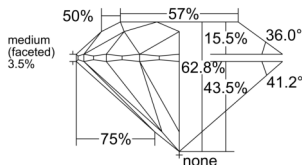

GIA®

FACSIMILE

GIA NATURAL DIAMOND DOSSIER®

March 11, 2026
GIA Report Number **7541783944**
Shape and Cutting Style ..... **Round Brilliant**
Measurements ..... **4.73 - 4.76 x 2.98 mm**

GRADING RESULTS

Carat Weight ..... **0.41 carat**
Color Grade ..... **D**
Clarity Grade **VS1**
Cut Grade ..... **Excellent**

ADDITIONAL GRADING INFORMATION

Polish ..... **Excellent**
Symmetry ..... **Excellent**
Fluorescence ..... **None**
Clarity Characteristics..... **Crystal, Feather, Pinpoint**
Inscription(s): GIA 7541783944

GIA REPORT 7541783944

Verify this report at GIA.edu

PROPORTIONS

Profile to actual proportions