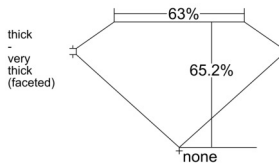

GIA®

FACSIMILE

GIA REPORT 7541837532

Verify this report at GIA.edu

GIA NATURAL DIAMOND DOSSIER®

March 18, 2026
GIA Report Number 7541837532
Shape and Cutting Style ..... Pear Brilliant
Measurements ..... 6.74 x 4.31 x 2.81 mm

GRADING RESULTS

Carat Weight ..... 0.50 carat
Color Grade ..... D
Clarity Grade SI1

ADDITIONAL GRADING INFORMATION

Polish ..... Excellent
Symmetry ..... Very Good
Fluorescence ..... None
Clarity Characteristics ..... Crystal
Inscription(s): GIA 7541837532

PROPORTIONS

Profile not to actual proportions

GRADING SCALES

GIA COLOR SCALE		GIA CLARITY SCALE			
COLORLESS	D	VERY VERY SLIGHTLY INCLUDED	FLAWLESS		
	E		INTERNALLY FLAWLESS		
	F	VERY SLIGHTLY INCLUDED	VVS₁		
	G		VVS₂		
	H		VS₁		
	NEAR COLORLESS	I	SLIGHTLY INCLUDED	VS₂	
		J		SI₁	
		FAINT	K	INCLUDED	SI₂
			L		I₁
			M		I₂
VERT LIGHT	N	LIGHT	I₃		
	O				
	P				
	Q				
	R