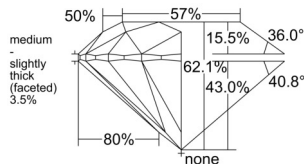

GIA®

FACSIMILE

GIA REPORT

7541839688

Verify this report at GIA.edu

GIA NATURAL DIAMOND DOSSIER®

March 19, 2026

GIA Report Number 7541839688

Shape and Cutting Style ..... Round Brilliant

Measurements ..... 4.27 - 4.29 x 2.66 mm

GRADING RESULTS

Carat Weight ..... 0.30 carat

Color Grade ..... F

Clarity Grade VS1

Cut Grade ..... Excellent

ADDITIONAL GRADING INFORMATION

Polish ..... Excellent

Symmetry ..... Excellent

Fluorescence ..... None

Clarity Characteristics..... Feather, Cloud, Needle, Pinpoint

Inscription(s): GIA 7541839688

PROPORTIONS

GRADING SCALES

GIA COLOR SCALE

COLOURLESS	D
	E
	F
	G
	H
	I
	J
NEAR COLOURLESS	K
	L
Faint	M
	N
	O
	P
	R
	S
	T
	U
	V
	W
	X
	Y
Light	Z

GIA CLARITY SCALE

	FLAWLESS
	INTERNALLY FLAWLESS
VERY VERY SLIGHTLY INCLUDED	VVS₁
	VVS₂
VERY SLIGHTLY INCLUDED	VS₁
	VS₂
SLIGHTLY INCLUDED	SI₁
	SI₂
INCLUDED	I₁
	I₂
	I₃

GIA CUT SCALE

	EXCELLENT
	VERY GOOD
	GOOD
	FAIR
	POOR