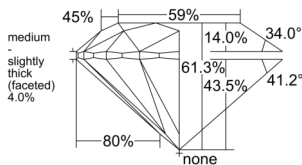

GIA®

FACSIMILE

GIA REPORT 7541845072

Verify this report at GIA.edu

GIA NATURAL DIAMOND DOSSIER®

March 20, 2026
GIA Report Number **7541845072**
Shape and Cutting Style ..... **Round Brilliant**
Measurements ..... **5.09 - 5.12 x 3.13 mm**

GRADING RESULTS

Carat Weight ..... **0.50 carat**
Color Grade ..... **H**
Clarity Grade **VS1**
Cut Grade ..... **Excellent**

ADDITIONAL GRADING INFORMATION

Polish ..... **Excellent**
Symmetry ..... **Excellent**
Fluorescence ..... **Medium Blue**
Clarity Characteristics..... **Crystal, Cloud, Pinpoint**
Inscription(s): **GIA 7541845072**

PROPORTIONS

Profile to actual proportions

GRADING SCALES

GIA COLOR SCALE

COLORLESS	D
	E
	F
	G
	H
	I
	J
NEAR COLORLESS	K
	L
FANT	M
	N
	O
	P
VERY LIGHT	R
	S
	T
	U
	V
	W
	X
	Y
LIGHT	Z

GIA CLARITY SCALE

	FLAWLESS
	INTERNALLY FLAWLESS
VERY VERY SLIGHTLY INCLUDED	VVS₁
	VVS₂
VERY SLIGHTLY INCLUDED	VS₁
	VS₂
SLIGHTLY INCLUDED	SI₁
	SI₂
INCLUDED	I₁
	I₂
	I₃

GIA CUT SCALE

	EXCELLENT
	VERY GOOD
	GOOD
	FAIR
	POOR