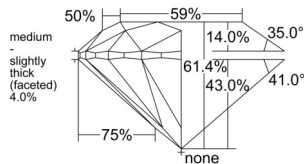

GIA®

FACSIMILE

GIA NATURAL DIAMOND DOSSIER®

March 19, 2026
GIA Report Number 7541845741
Shape and Cutting Style ..... Round Brilliant
Measurements ..... 4.91 - 4.94 x 3.02 mm

GRADING RESULTS

Carat Weight ..... 0.45 carat
Color Grade ..... G
Clarity Grade VS1
Cut Grade ..... Excellent

ADDITIONAL GRADING INFORMATION

Polish ..... Excellent
Symmetry ..... Excellent
Fluorescence ..... None
Clarity Characteristics ..... Needle, Pinpoint
Inscription(s): GIA 7541845741

GIA REPORT 7541845741

Verify this report at GIA.edu

PROPORTIONS

Profile to actual proportions