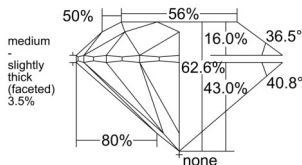

GIA®

FACSIMILE

GIA REPORT

7541852940

Verify this report at GIA.edu

GIA NATURAL DIAMOND DOSSIER®

March 20, 2026
GIA Report Number 7541852940
Shape and Cutting Style ..... Round Brilliant
Measurements ..... 4.57 - 4.59 x 2.87 mm

GRADING RESULTS

Carat Weight ..... 0.37 carat
Color Grade ..... K
Clarity Grade S11
Cut Grade ..... Excellent

ADDITIONAL GRADING INFORMATION

Polish ..... Excellent
Symmetry ..... Excellent
Fluorescence ..... None
Clarity Characteristics ..... Crystal, Feather
Inscription(s): GIA 7541852940

PROPORTIONS

Profile to actual proportions

GRADING SCALES

GIA COLOR SCALE	GIA CLARITY SCALE	GIA CUT SCALE
D	FLAWLESS	EXCELLENT
E	FLAWLESS	
F	INTERNALLY FLAWLESS	VERY GOOD
G	FLAWLESS	
H	VVS₁	GOOD
I	VVS₂	
J	VS₁	FAIR
K	VS₂	
L	S1₁	POOR
M	S1₂	
N	I₁	
O	I₂	
P	I₃	
Q		
R		
S		
T		
U		
V		
W		
X		
Y		
Z