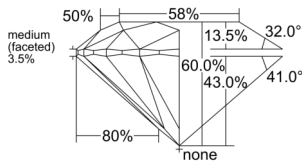

GIA®

FACSIMILE

GIA REPORT 7541867623

Verify this report at GIA.edu

GIA NATURAL DIAMOND DOSSIER®

March 23, 2026
GIA Report Number **7541867623**
Shape and Cutting Style ..... **Round Brilliant**
Measurements ..... **5.30 - 5.32 x 3.18 mm**

GRADING RESULTS

Carat Weight ..... **0.54 carat**
Color Grade ..... **E**
Clarity Grade **S12**
Cut Grade ..... **Excellent**

ADDITIONAL GRADING INFORMATION

Polish ..... **Excellent**
Symmetry ..... **Excellent**
Fluorescence ..... **None**
Clarity Characteristics ..... **Cloud, Feather**
Inscription(s): **GIA 7541867623**

PROPORTIONS

Profile to actual proportions

GRADING SCALES

GIA COLOR SCALE	GIA CLARITY SCALE	GIA CUT SCALE	
D	FLAWLESS	EXCELLENT	
E	INTERNALLY FLAWLESS		
F		VVS₁	VERY GOOD
G	VVS₂		
H	VS₁	GOOD	
I	VS₂		
J	S1₁	FAIR	
K	S1₂		
L	I₁	POOR	
M	I₂		
N	I₃		
O			
P			
Q			
R			
S			
T			
U			
V			
W			
X			
Y			
Z