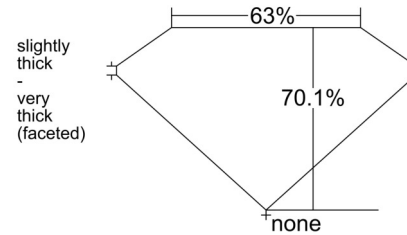

**GIA NATURAL DIAMOND GRADING REPORT**

March 24, 2026

GIA Report Number ..... 7541868871

Shape and Cutting Style ..... Cushion Modified Brilliant

Measurements ..... 5.57 x 5.53 x 3.88 mm

**GRADING RESULTS**

Carat Weight ..... 1.01 carat

Color Grade ..... L

Clarity Grade ..... VS1

**ADDITIONAL GRADING INFORMATION**

Polish ..... Excellent

Symmetry ..... Excellent

Fluorescence ..... None

Inscription(s): GIA 7541868871

**PROPORTIONS**

Profile not to actual proportions

**CLARITY CHARACTERISTICS**

**KEY TO SYMBOLS\***
 Feather

\* Red symbols denote internal characteristics (inclusions). Green or black symbols denote external characteristics (blemishes). Diagram is an approximate representation of the diamond, and symbols shown indicate type, position, and approximate size of clarity characteristics. All clarity characteristics may not be shown. Details of finish are not shown.