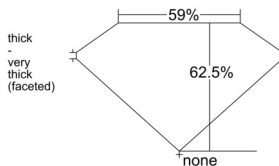

GIA®

FACSIMILE

GIA REPORT 7541876308

Verify this report at GIA.edu

GIA NATURAL DIAMOND DOSSIER®

March 25, 2026
GIA Report Number **7541876308**
Shape and Cutting Style ..... **Heart Brilliant**
Measurements ..... **5.33 x 6.30 x 3.93 mm**

GRADING RESULTS

Carat Weight ..... **0.81 carat**
Color Grade ..... **I**
Clarity Grade **VVS2**

ADDITIONAL GRADING INFORMATION

Polish ..... **Excellent**
Symmetry ..... **Excellent**
Fluorescence ..... **None**
Clarity Characteristics ..... **Feather, Pinpoint**
Inscription(s): **GIA 7541876308**

PROPORTIONS

Profile not to actual proportions

GRADING SCALES

GIA COLOR SCALE		GIA CLARITY SCALE			
COLORLESS	D	VERY VERY SLIGHTLY INCLUDED	FLAWLESS		
	E		INTERNALLY FLAWLESS		
	F	VERY SLIGHTLY INCLUDED	VVS₁		
	G		VVS₂		
	H		VS₁		
	NEAR COLORLESS	I	SLIGHTLY INCLUDED	VS₂	
		J		SI₁	
		FAINT	K	INCLUDED	SI₂
			L		I₁
			M		I₂
VERT LIGHT	N	LIGHT	I₃		
	O				
	P				
	Q				
	R				
	S				
	T