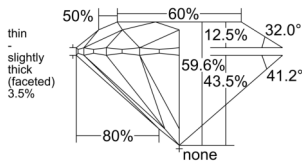

GIA®

FACSIMILE

GIA NATURAL DIAMOND DOSSIER®

March 25, 2026
GIA Report Number 7541880006
Shape and Cutting Style ..... Round Brilliant
Measurements ..... 5.15 - 5.17 x 3.08 mm

GRADING RESULTS

Carat Weight ..... 0.50 carat
Color Grade ..... G
Clarity Grade S11
Cut Grade ..... Excellent

ADDITIONAL GRADING INFORMATION

Polish ..... Excellent
Symmetry ..... Excellent
Fluorescence ..... None
Clarity Characteristics ..... Crystal, Cloud
Inscription(s): GIA 7541880006

GIA REPORT 7541880006

Verify this report at GIA.edu

PROPORTIONS

Profile to actual proportions

GRADING SCALES

GIA COLOR SCALE	GIA CLARITY SCALE	GIA CUT SCALE	
D	FLAWLESS	EXCELLENT	
E	INTERNALLY FLAWLESS		
F		VVS₁	VERY GOOD
G	VVS₂		
H	VS₁	GOOD	
I	VS₂		
J	S1₁	FAIR	
K	S1₂		
L	I₁	POOR	
M	I₂		
N	I₃		
O			
P			
Q			
R			
S			
T			
U			
V			
W			
X			
Y			
Z