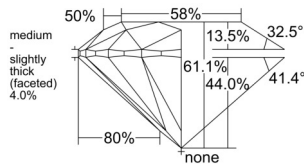

GIA®

FACSIMILE

GIA REPORT

7541884482

Verify this report at GIA.edu

GIA NATURAL DIAMOND DOSSIER®

March 25, 2026
GIA Report Number **7541884482**
Shape and Cutting Style ..... **Round Brilliant**
Measurements ..... **4.05 - 4.07 x 2.48 mm**

GRADING RESULTS

Carat Weight ..... **0.25 carat**
Color Grade ..... **E**
Clarity Grade **VVS2**
Cut Grade ..... **Excellent**

ADDITIONAL GRADING INFORMATION

Polish ..... **Excellent**
Symmetry ..... **Excellent**
Fluorescence ..... **None**
Clarity Characteristics..... **Pinpoint, Feather, Cloud**
Inscription(s): **GIA 7541884482**

PROPORTIONS

Profile to actual proportions

GRADING SCALES

GIA COLOR SCALE

COLORLESS	D
	E
	F
	G
	H
	I
	J
NEAR COLORLESS	K
	L
FAIN	M
	N
	O
	P
	Q
VERY LIGHT	R
	S
	T
	U
	V
	W
	X
	Y
LIGHT	Z

GIA CLARITY SCALE

FLAWLESS	INTERNAL FLAWLESS	VERY VERY SLIGHTLY INCLUDED	VERY SLIGHTLY INCLUDED	SLIGHTLY INCLUDED	INCLUDED	
						FLAWLESS
		VVS₁	VVS₂	VS₁	VS₂	
		SI₁	SI₂	I₁	I₂	
				I₃		

GIA CUT SCALE

EXCELLENT
VERY GOOD
GOOD
FAIR
POOR