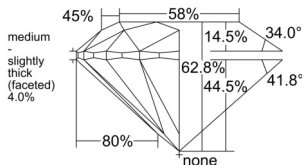

GIA®

FACSIMILE

GIA NATURAL DIAMOND DOSSIER®

March 25, 2026
GIA Report Number 7541887326
Shape and Cutting Style ..... Round Brilliant
Measurements ..... 5.19 - 5.23 x 3.27 mm

GRADING RESULTS

Carat Weight ..... 0.54 carat
Color Grade ..... G
Clarity Grade VS1
Cut Grade ..... Excellent

ADDITIONAL GRADING INFORMATION

Polish ..... Excellent
Symmetry ..... Excellent
Fluorescence ..... None
Clarity Characteristics ..... Cloud, Feather, Pinpoint
Inscription(s): GIA 7541887326

GIA REPORT 7541887326

Verify this report at GIA.edu

PROPORTIONS

Profile to actual proportions