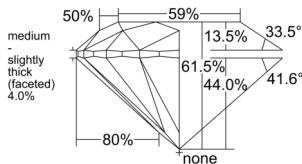

GIA®

FACSIMILE

GIA NATURAL DIAMOND DOSSIER®

April 01, 2026
GIA Report Number 7541905290
Shape and Cutting Style ..... Round Brilliant
Measurements ..... 3.97 - 3.99 x 2.45 mm

GRADING RESULTS

Carat Weight ..... 0.23 carat
Color Grade ..... J
Clarity Grade VS1
Cut Grade ..... Excellent

ADDITIONAL GRADING INFORMATION

Polish ..... Excellent
Symmetry ..... Excellent
Fluorescence ..... Faint
Clarity Characteristics ..... Crystal, Cloud
Inscription(s): GIA 7541905290

GIA REPORT 7541905290

Verify this report at GIA.edu

PROPORTIONS

Profile to actual proportions

GRADING SCALES

GIA COLOR SCALE	GIA CLARITY SCALE	GIA CUT SCALE	
D	FLAWLESS	EXCELLENT	
E	INTERNALLY FLAWLESS		
F		VVS₁	VERY GOOD
G	VVS₂		
H	VS₁	GOOD	
I	VS₂		
J	SI₁	FAIR	
K	SI₂		
L	I₁	POOR	
M	I₂		
N	I₃		
O			
P			
Q			
R			
S			
T			
U			
V			
W			
X			
Y			
Z