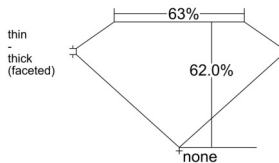

GIA®

FACSIMILE

GIA REPORT

7541914570

Verify this report at GIA.edu

GIA NATURAL DIAMOND DOSSIER®

March 27, 2026
GIA Report Number 7541914570
Shape and Cutting Style ..... Oval Brilliant
Measurements ..... 6.57 x 4.70 x 2.92 mm

GRADING RESULTS

Carat Weight ..... 0.57 carat
Color Grade I
Clarity Grade VS1

ADDITIONAL GRADING INFORMATION

Polish ..... Excellent
Symmetry ..... Very Good
Fluorescence ..... Medium Blue
Clarity Characteristics ..... Feather, Cloud, Pinpoint
Inscription(s): GIA 7541914570

PROPORTIONS

Profile not to actual proportions

GRADING SCALES

GIA COLOR SCALE		GIA CLARITY SCALE			
COLORLESS	D	VERY VERY SLIGHTLY INCLUDED	FLAWLESS		
	E		INTERNALLY FLAWLESS		
	F		VVS₁		
	G		VVS₂		
	NEAR COLORLESS		H	VERY SLIGHTLY INCLUDED	VS₁
			I		VS₂
	FANT		J	SLIGHTLY INCLUDED	SI₁
			K		SI₂
			L		I₁
			M		I₂
VERT LIGHT		N	INCLUDED		I₃
		O			
		P			
		Q			
LIGHT	R				
	S				
	T				
	U				
	V				
	Z