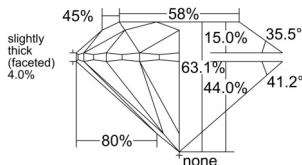

GIA®

FACSIMILE

GIA REPORT 7541945087

Verify this report at GIA.edu

GIA NATURAL DIAMOND DOSSIER®

April 01, 2026
GIA Report Number **7541945087**
Shape and Cutting Style ..... **Round Brilliant**
Measurements ..... **5.09 - 5.13 x 3.23 mm**

GRADING RESULTS

Carat Weight ..... **0.52 carat**
Color Grade ..... **H**
Clarity Grade **VS2**
Cut Grade ..... **Excellent**

ADDITIONAL GRADING INFORMATION

Polish ..... **Excellent**
Symmetry ..... **Excellent**
Fluorescence ..... **None**
Clarity Characteristics ..... **Crystal, Cloud**
Inscription(s): **GIA 7541945087**

PROPORTIONS

Profile to actual proportions

GRADING SCALES

GIA COLOR SCALE

COLORLESS	D
	E
	F
	G
	H
NEAR COLORLESS	I
	J
	K
	L
FAIN	M
	N
	O
	P
VERY LIGHT	Q
	R
	S
	T
	U
	V
	W
	X
	Y
LIGHT	Z

GIA CLARITY SCALE

FLAWLESS	INTERNAL FLAWLESS	
		EXCELLENT
VERY VERY SLIGHTLY INCLUDED	VVS₁	VERY GOOD
VERY SLIGHTLY INCLUDED	VVS₂	
SLIGHTLY INCLUDED	VS₁	GOOD
	VS₂	
INCLUDED	SI₁	FAIR
	SI₂	
	I₁	
INCLUDED	I₂	POOR
	I₃	

GIA CUT SCALE

EXCELLENT
VERY GOOD
GOOD
FAIR
POOR