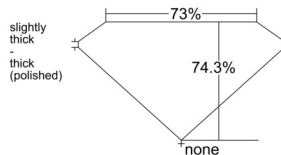

GIA®

FACSIMILE

GIA REPORT

7541945349

Verify this report at GIA.edu

GIA NATURAL DIAMOND DOSSIER®

April 02, 2026
GIA Report Number 7541945349
Shape and Cutting Style ..... Square Modified Brilliant
Measurements ..... 4.42 x 4.30 x 3.20 mm

GRADING RESULTS

Carat Weight ..... 0.51 carat
Color Grade I
Clarity Grade SI1

ADDITIONAL GRADING INFORMATION

Polish ..... Excellent
Symmetry ..... Excellent
Fluorescence ..... None
Clarity Characteristics..... Cloud, Crystal, Feather
Inscription(s): GIA 7541945349

PROPORTIONS

Profile not to actual proportions

GRADING SCALES

GIA COLOR SCALE		GIA CLARITY SCALE			
COLORLESS	D	NEAR COLORLESS	FLAWLESS		
	E		INTERNALLY FLAWLESS		
	F		VERY VERY SLIGHTLY INCLUDED	VVS₁	
	G			VVS₂	
	H			VERY SLIGHTLY INCLUDED	VS₁
	I		VS₂		
	J		SLIGHTLY INCLUDED		SI₁
	K			SI₂	
	L			INCLUDED	I₁
	M		I₂		
N	I₃				
FAINT	O	VERY LIGHT			
	P				
	Q				
	R				
	S				
	T				
LIGHT	U				
	V				
	W				
	X				
Y					
Z