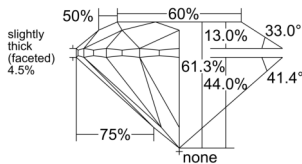

GIA®

FACSIMILE

GIA REPORT

7541969366

Verify this report at GIA.edu

GIA NATURAL DIAMOND DOSSIER®

April 06, 2026
GIA Report Number 7541969366
Shape and Cutting Style ..... Round Brilliant
Measurements ..... 4.31 - 4.35 x 2.66 mm

GRADING RESULTS

Carat Weight ..... 0.30 carat
Color Grade ..... G
Clarity Grade VVS1
Cut Grade ..... Excellent

ADDITIONAL GRADING INFORMATION

Polish ..... Excellent
Symmetry ..... Excellent
Fluorescence ..... None
Clarity Characteristics ..... Pinpoint, Feather
Inscription(s): GIA 7541969366

PROPORTIONS

Profile to actual proportions