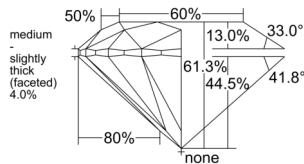

GIA®

FACSIMILE

GIA REPORT

7541969388

Verify this report at GIA.edu

GIA NATURAL DIAMOND DOSSIER®

April 07, 2026
GIA Report Number 7541969388
Shape and Cutting Style ..... Round Brilliant
Measurements ..... 4.31 - 4.33 x 2.65 mm

GRADING RESULTS

Carat Weight ..... 0.30 carat
Color Grade ..... K
Clarity Grade VVS2
Cut Grade ..... Excellent

ADDITIONAL GRADING INFORMATION

Polish ..... Excellent
Symmetry ..... Excellent
Fluorescence ..... Faint
Clarity Characteristics ..... Pinpoint, Feather
Inscription(s): GIA 7541969388

PROPORTIONS

Profile to actual proportions

GRADING SCALES

GIA COLOR SCALE

COLORLESS	D
	E
	F
	G
	H
	I
	J
NEAR COLORLESS	K
	L
	M
	N
	O
	P
	Q
	R
	S
	T
	U
	V
	W
	X
	Y
LIGHT	Z

GIA CLARITY SCALE

	FLAWLESS
	INTERNALLY FLAWLESS
VERY VERY SLIGHTLY INCLUDED	VVS₁
	VVS₂
VERY SLIGHTLY INCLUDED	VS₁
	VS₂
SLIGHTLY INCLUDED	SI₁
	SI₂
	I₁
	I₂
INCLUDED	I₃

GIA CUT SCALE

	EXCELLENT
	VERY GOOD
	GOOD
	FAIR
	POOR