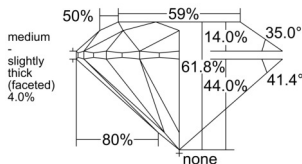

GIA®

FACSIMILE

GIA NATURAL DIAMOND DOSSIER®

April 08, 2026
GIA Report Number 7541978443
Shape and Cutting Style ..... Round Brilliant
Measurements ..... 4.48 - 4.50 x 2.77 mm

GRADING RESULTS

Carat Weight ..... 0.34 carat
Color Grade ..... G
Clarity Grade VVS1
Cut Grade ..... Excellent

ADDITIONAL GRADING INFORMATION

Polish ..... Excellent
Symmetry ..... Excellent
Fluorescence ..... None
Clarity Characteristics ..... Pinpoint, Feather
Inscription(s): GIA 7541978443

GIA REPORT 7541978443

Verify this report at GIA.edu

PROPORTIONS

GRADING SCALES

GIA COLOR SCALE	GIA CLARITY SCALE	GIA CUT SCALE	
D	FLAWLESS	EXCELLENT	
E	INTERNALLY FLAWLESS		
F		VVS₁	VERY GOOD
G	VVS₂		
H	VS₁	GOOD	
I	VS₂		
J	SI₁	FAIR	
K	SI₂		
L	I₁	POOR	
M	I₂		
N	I₃		
O			
P			
Q			
R			
S			
T			
U			
V			
W			
X			
Y			
Z