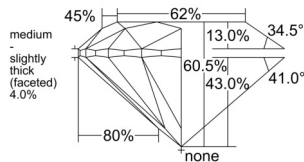

GIA®

FACSIMILE

GIA REPORT

7542001336

Verify this report at GIA.edu

GIA NATURAL DIAMOND DOSSIER®

November 13, 2025
GIA Report Number 7542001336
Shape and Cutting Style ..... Round Brilliant
Measurements ..... 5.05 - 5.11 x 3.07 mm

GRADING RESULTS

Carat Weight ..... 0.50 carat
Color Grade ..... F
Clarity Grade VS1
Cut Grade ..... Excellent

ADDITIONAL GRADING INFORMATION

Polish ..... Excellent
Symmetry ..... Very Good
Fluorescence ..... Faint
Clarity Characteristics..... Cloud, Feather, Pinpoint, Indented
Natural

Inscription(s): GIA 7542001336

PROPORTIONS

Profile to actual proportions

GRADING SCALES

GIA COLOR SCALE	GIA CLARITY SCALE	GIA CUT SCALE	
D	FLAWLESS	EXCELLENT	
E	INTERNALLY FLAWLESS		
F		VVS₁	VERY GOOD
G	VVS₂		
H	VS₁	GOOD	
I	VS₂		
J	SI₁	FAIR	
K	SI₂		
L	I₁	POOR	
M	I₂		
N	I₃		
O			
P			
Q			
R			
S			
T			
U			
V			
W			
X			
Y			
Z