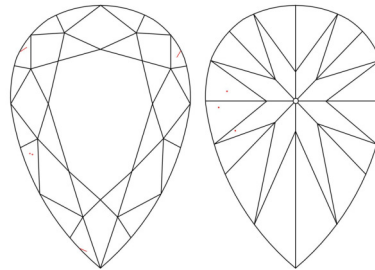

GIA NATURAL DIAMOND GRADING REPORT

November 21, 2025
 GIA Report Number 7542058695
 Shape and Cutting Style Pear Brilliant
 Measurements 7.97 x 5.52 x 3.66 mm

GRADING RESULTS

Carat Weight 1.00 carat
 Color Grade G
 Clarity Grade VS1

ADDITIONAL GRADING INFORMATION

Polish Excellent
 Symmetry Very Good
 Fluorescence None
 Inscription(s): GIA 7542058695
Comments: Additional pinpoints are not shown.

PROPORTIONS

Profile not to actual proportions

CLARITY CHARACTERISTICS

KEY TO SYMBOLS*

- Feather
- Pinpoint

* Red symbols denote internal characteristics (inclusions). Green or black symbols denote external characteristics (blemishes). Diagram is an approximate representation of the diamond, and symbols shown indicate type, position, and approximate size of clarity characteristics. All clarity characteristics may not be shown. Details of finish are not shown.