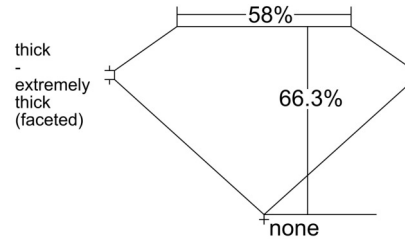

GIA NATURAL DIAMOND GRADING REPORT

November 21, 2025
 GIA Report Number 7542058695
 Shape and Cutting Style Pear Brilliant
 Measurements 7.97 x 5.52 x 3.66 mm

GRADING RESULTS

Carat Weight 1.00 carat
 Color Grade G
 Clarity Grade VS1

ADDITIONAL GRADING INFORMATION

Polish Excellent
 Symmetry Very Good
 Fluorescence None
 Inscription(s): GIA 7542058695
Comments: Additional pinpoints are not shown.

PROPORTIONS

Profile not to actual proportions

CLARITY CHARACTERISTICS

KEY TO SYMBOLS*

- Feather
- Pinpoint

* Red symbols denote internal characteristics (inclusions). Green or black symbols denote external characteristics (blemishes). Diagram is an approximate representation of the diamond, and symbols shown indicate type, position, and approximate size of clarity characteristics. All clarity characteristics may not be shown. Details of finish are not shown.