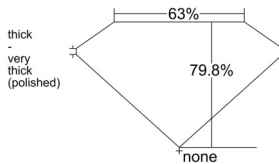

GIA®

FACSIMILE

GIA REPORT

7542115817

Verify this report at GIA.edu

GIA NATURAL DIAMOND DOSSIER®

December 01, 2025
GIA Report Number 7542115817
Shape and Cutting Style ..... Square Modified Brilliant
Measurements ..... 5.04 x 4.97 x 3.97 mm

GRADING RESULTS

Carat Weight ..... 0.84 carat
Color Grade ..... F
Clarity Grade SI2

ADDITIONAL GRADING INFORMATION

Polish ..... Good
Symmetry ..... Good
Fluorescence ..... None
Clarity Characteristics ..... Cloud, Crystal
Inscription(s): GIA 7542115817

PROPORTIONS

Profile not to actual proportions

GRADING SCALES

GIA COLOR SCALE		GIA CLARITY SCALE			
COLORLESS	D	VERY VERY SLIGHTLY INCLUDED	FLAWLESS		
	E		INTERNALLY FLAWLESS		
	F	VERY SLIGHTLY INCLUDED	VVS₁		
	G		VVS₂		
	H		VS₁		
	NEAR COLORLESS	I	SLIGHTLY INCLUDED	VS₂	
		J		SI₁	
		FAINT	K	INCLUDED	SI₂
			L		I₁
			M		I₂
VERT LIGHT	N	LIGHT	I₃		
	O				
	P				
	Q				
	R				
	S				
LIGHT	T				
	U				
	V				
	W				
	X				
Y					
Z