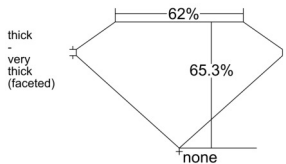

GIA®

FACSIMILE

GIA REPORT

7542120186

Verify this report at GIA.edu

GIA NATURAL DIAMOND DOSSIER®

November 28, 2025
GIA Report Number 7542120186
Shape and Cutting Style ..... Oval Brilliant
Measurements ..... 7.02 x 4.80 x 3.13 mm

GRADING RESULTS

Carat Weight ..... 0.70 carat
Color Grade ..... F
Clarity Grade VVS2

ADDITIONAL GRADING INFORMATION

Polish ..... Excellent
Symmetry ..... Very Good
Fluorescence ..... None
Clarity Characteristics ..... Feather, Pinpoint, Cloud
Inscription(s): GIA 7542120186

PROPORTIONS

Profile not to actual proportions

GRADING SCALES

GIA COLOR SCALE		GIA CLARITY SCALE	
COLORLESS	D	VERY VERY SLIGHTLY INCLUDED	FLAWLESS
	E		INTERNALLY FLAWLESS
	F		VVS₁
	G		VVS₂
	H		VS₁
	I		VS₂
	J		SI₁
	K		SI₂
	L		I₁
	M		I₂
NEAR COLORLESS	N	SLIGHTLY INCLUDED	I₃
	O		
	P		
	Q		
FAINT	R	INCLUDED	
	S		
	T		
	U		
VERT LIGHT	V		
	W		
	X		
	Y		
LIGHT	Z