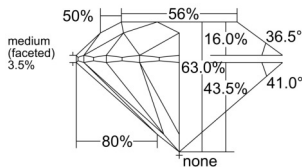

GIA®

FACSIMILE

GIA REPORT

7542160108

Verify this report at GIA.edu

GIA NATURAL DIAMOND DOSSIER®

December 04, 2025
GIA Report Number 7542160108
Shape and Cutting Style ..... Round Brilliant
Measurements ..... 4.80 - 4.81 x 3.03 mm

GRADING RESULTS

Carat Weight ..... 0.43 carat
Color Grade ..... E
Clarity Grade VS1
Cut Grade ..... Excellent

ADDITIONAL GRADING INFORMATION

Polish ..... Excellent
Symmetry ..... Excellent
Fluorescence ..... Faint
Clarity Characteristics ..... Crystal, Needle, Pinpoint
Inscription(s): GIA 7542160108

PROPORTIONS

Profile to actual proportions

GRADING SCALES

GIA COLOR SCALE

COLORLESS	D
	E
	F
	G
	H
	I
NEAR COLORLESS	J
	K
	L
FAIN	M
	N
	O
	P
VERY LIGHT	Q
	R
	S
	T
	U
	V
LIGHT	W
	X
	Y
	Z

GIA CLARITY SCALE

FLAWLESS	INTERNAL FLAWLESS	
		FLAWLESS
VERY VERY SLIGHTLY INCLUDED	VVS₁	
	VVS₂	
VERY SLIGHTLY INCLUDED	VS₁	
	VS₂	
SLIGHTLY INCLUDED	SI₁	
	SI₂	
INCLUDED	I₁	
	I₂	
	I₃	

GIA CUT SCALE

EXCELLENT
VERY GOOD
GOOD
FAIR
POOR